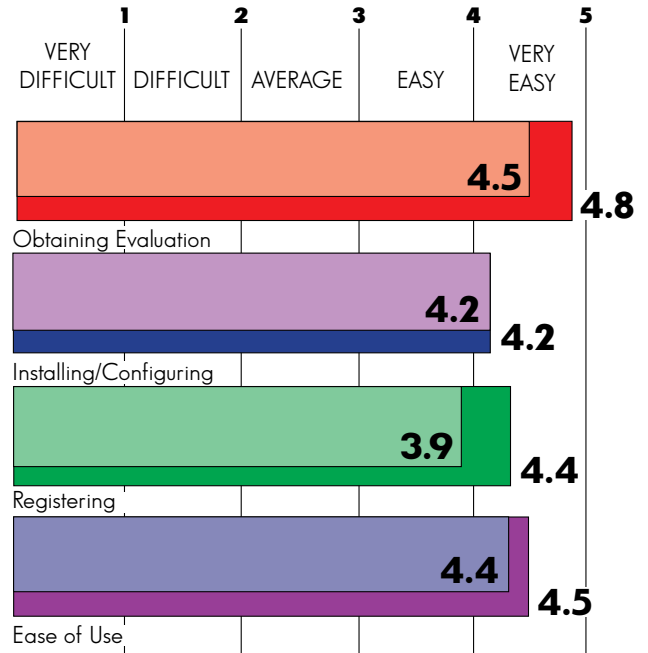

Overall FacetWin Customer Satisfaction Improves!

FacetCorp has increased the overall level of customer satisfaction! Thanks for your feedback and please continue to let us know how we can improve our products and our company! Send any product or feature suggestions to marketing@facetcorp.com or fax to FacetCorp Marketing at 972/612-2035.